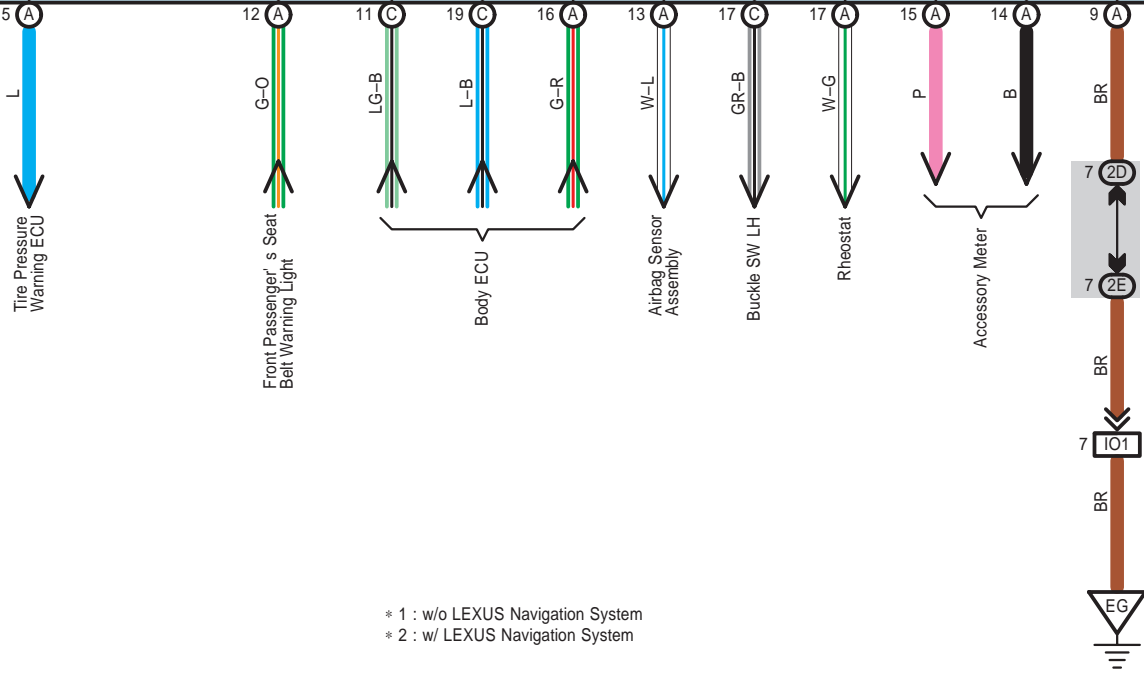

Combination Meter

Combination Meter

* 1 : w/o LEXUS Navigation System
 * 2 : w/ LEXUS Navigation System

Combination Meter

Combination Meter

C 9(A), C10(B), C11(C), C12(D)
Combination Meter

Combination Meter

C 9(A), C10(B), C11(C), C12(D)
Combination Meter

Combination Meter

C 9
White

C 10
White

C 11
White

C 12
White

F 15
White

I 9
Gray

1A
White

1B
Black

2D
Black

2E
White

3A
White

3B
Black

3C
White

3D
Black

IP3
White

IP4
Blue

IP5
Black