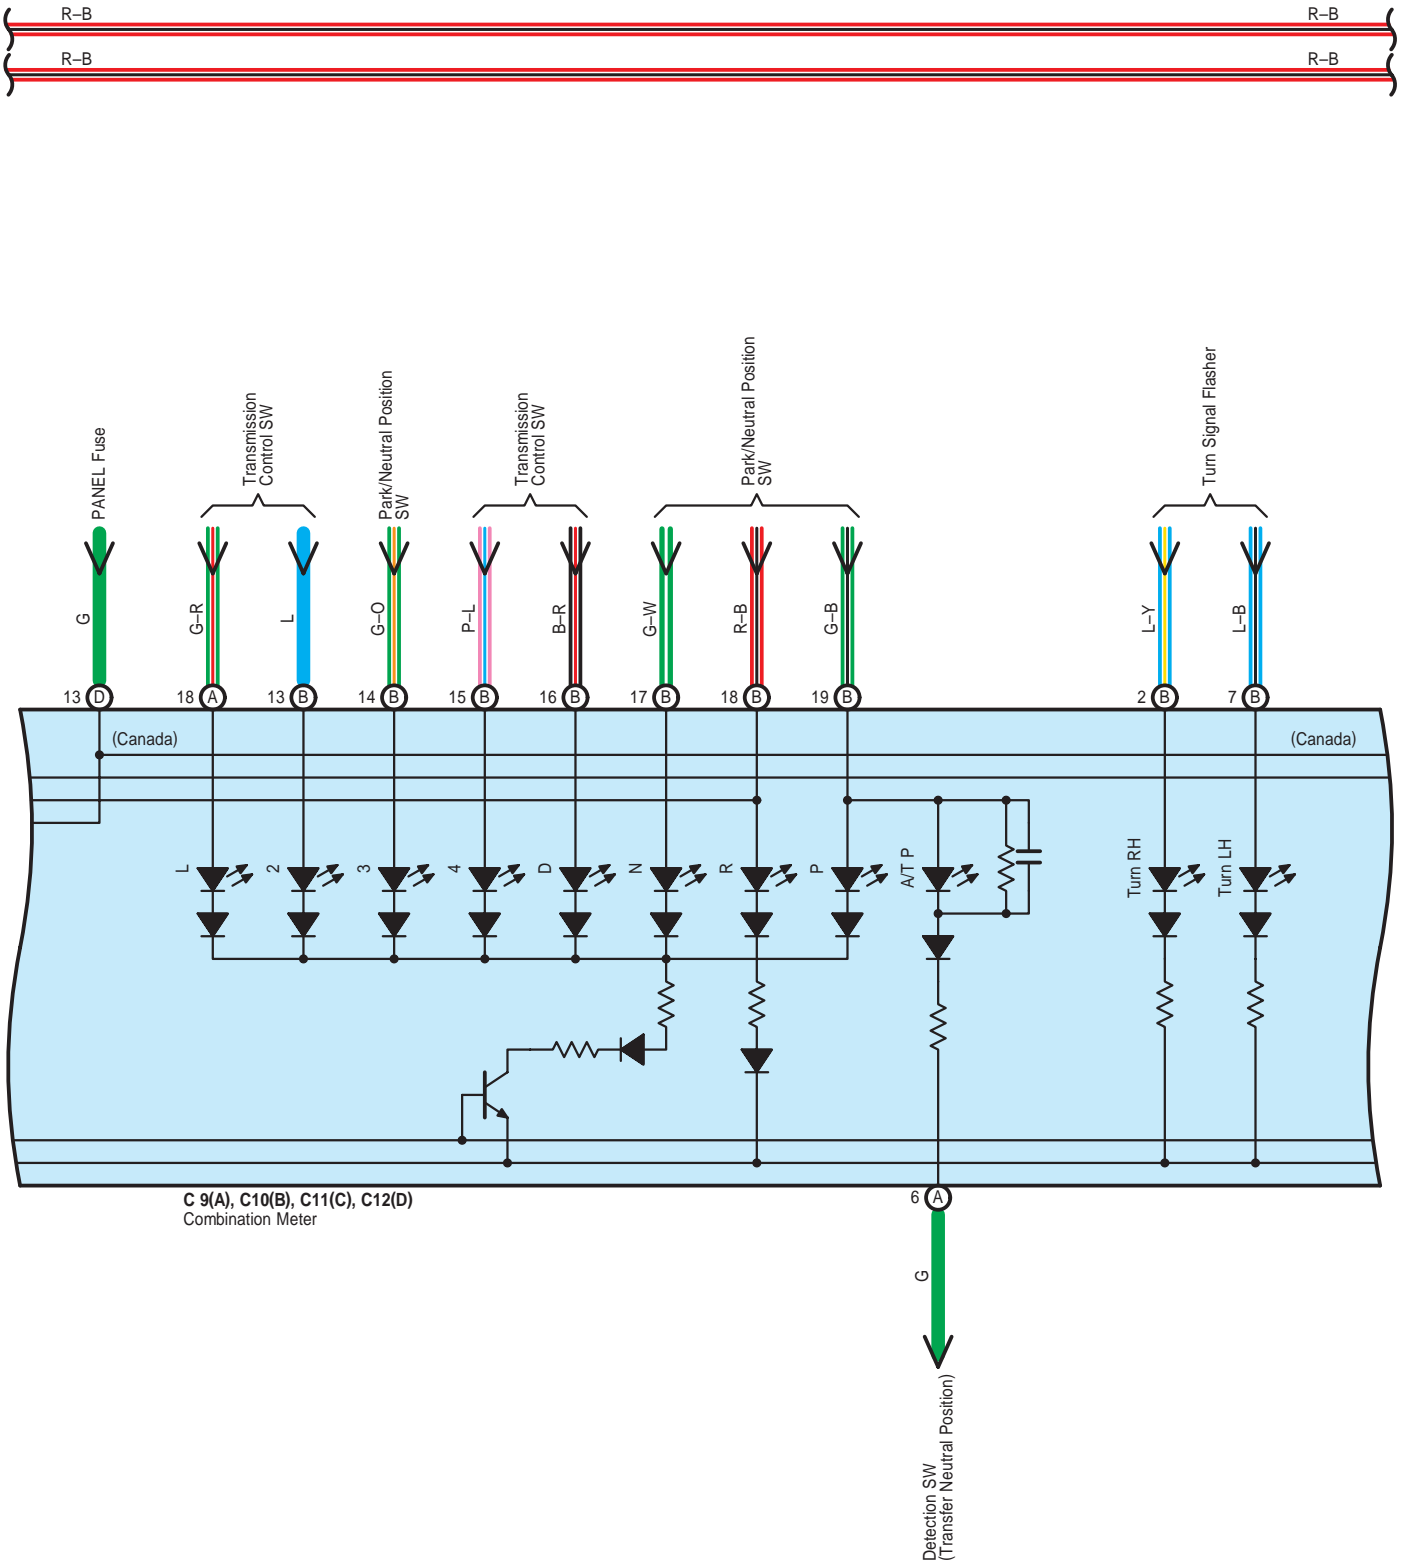

Combination Meter

Combination Meter

* 1 : w/o LEXUS Navigation System
 * 2 : w/ LEXUS Navigation System

Combination Meter

Combination Meter

C 9(A), C10(B), C11(C), C12(D)
Combination Meter

Combination Meter

C 9(A), C10(B), C11(C), C12(D)
Combination Meter

Combination Meter

C 9
White

C 10
White

C 11
White

C 12
White

F 15
White

I 9
Gray

1A
White

1B
Black

2D
Black

2E
White

3A
White

3B
Black

3C
White

3D
Black